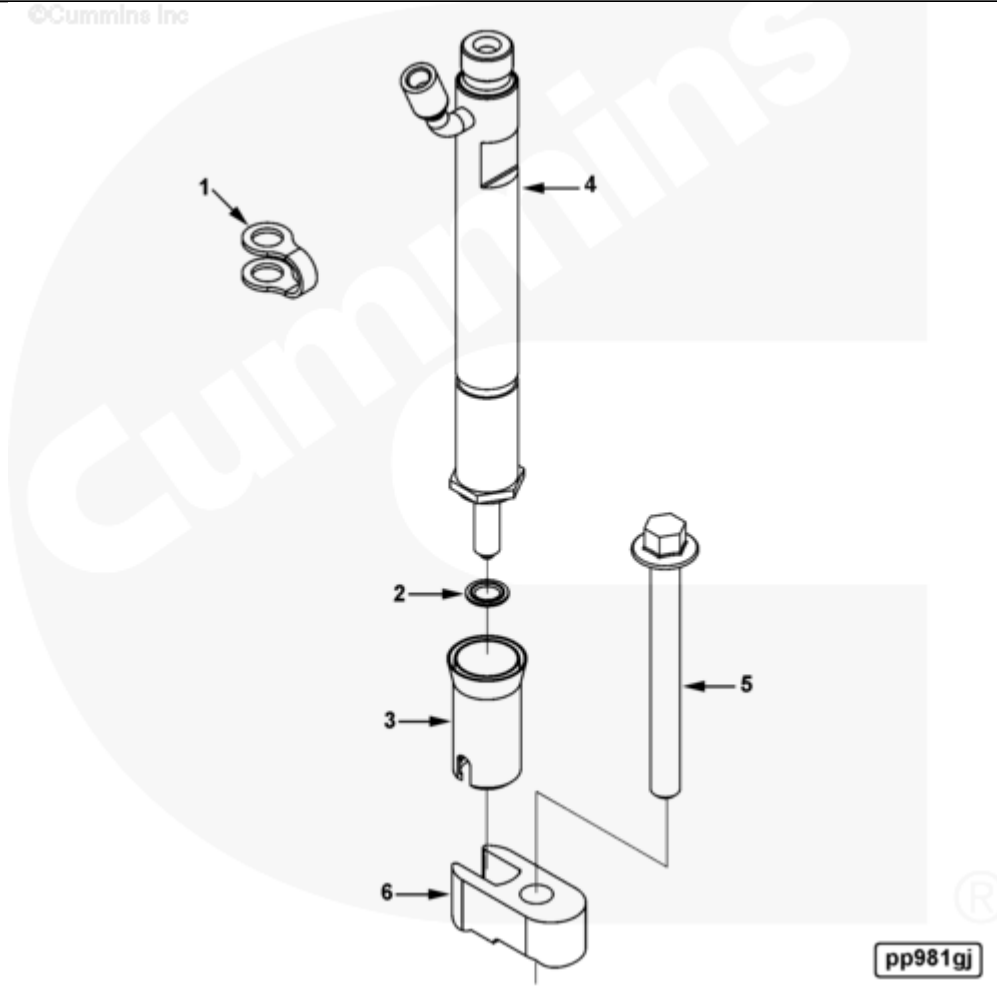

## Parts Catalog - Option Detail

Electronic Parts Catalog - Option Detail				
Option	Group	Graphic	Film Card	Date
PP1929	06.01	pp981gj	Z	14-FEB-96
<b>Engines</b>	6C8.3, C GAS PLUS CM556, G8.3, G8.3 CM558, GTA8.3 CM558, ISC CM2150, ISC CM554, ISC CM850, ISC8.3 CM2250, ISC8.3 G CM2180 C101, ISL CM2150, ISL CM554, ISL CM850, ISL G CM2180, ISL8.9 CM2150 L110, ISL8.9 CM2880 L112, ISL9 CM2150 SN, ISL9 CM2250, ISL9 CM2350 L101, ISL9 CM2350 L111, ISLE4 CM850, L GAS PLUS CM556, L8.9, L8.9 L121, L8.9G CMOH2.0 L125B, L9 CM2350 L116B, L9 CM2350 L119B, L9 CM2350 L120C, L9 CM2350 L123B, L9.3 L105, L9.5 L117, L9N CM2380 L124B, QSC8.3 CM2250, QSC8.3 CM2880 C102, QSC8.3 CM554, QSC8.3 CM850(CM2850), QSL9 CM2250, QSL9 CM2250 L115, QSL9 CM2350 L102, QSL9 CM2350 L107, QSL9 CM2350 L118, QSL9 CM2350 L122, QSL9 CM554, QSL9 CM850(CM2850), QSL9 G CM558, QSL9 M CM2250 L106, QSL9.3 CM2880 L113			

SMALL | MEDIUM | LARGE

Cart	Ref No	Part Number	Part Description	Required	Remarks
View My Cart					
		PP1929	Fuel Injector		CPL1929

<input type="checkbox"/>		<a href="#">3802620</a>	Injector Kit	6	
	1	<a href="#">3903380</a>	Banjo Connector Seal	1	6.2mm
<input type="checkbox"/>	2	<a href="#">3906659</a>	Injector Seal	1	For 7mm Head
<input type="checkbox"/>	3	<a href="#">3909886</a>	Injector Seal	1	
	4	<a href="#">3897198</a>	Injector	1	Bosch
<input type="checkbox"/>	5	<a href="#">3902112</a>	Hexagon Flange Head Cap Screw	6	M8 x 1.25 x 80
<input type="checkbox"/>	6	<a href="#">3910279</a>	Injector Clamp	6	